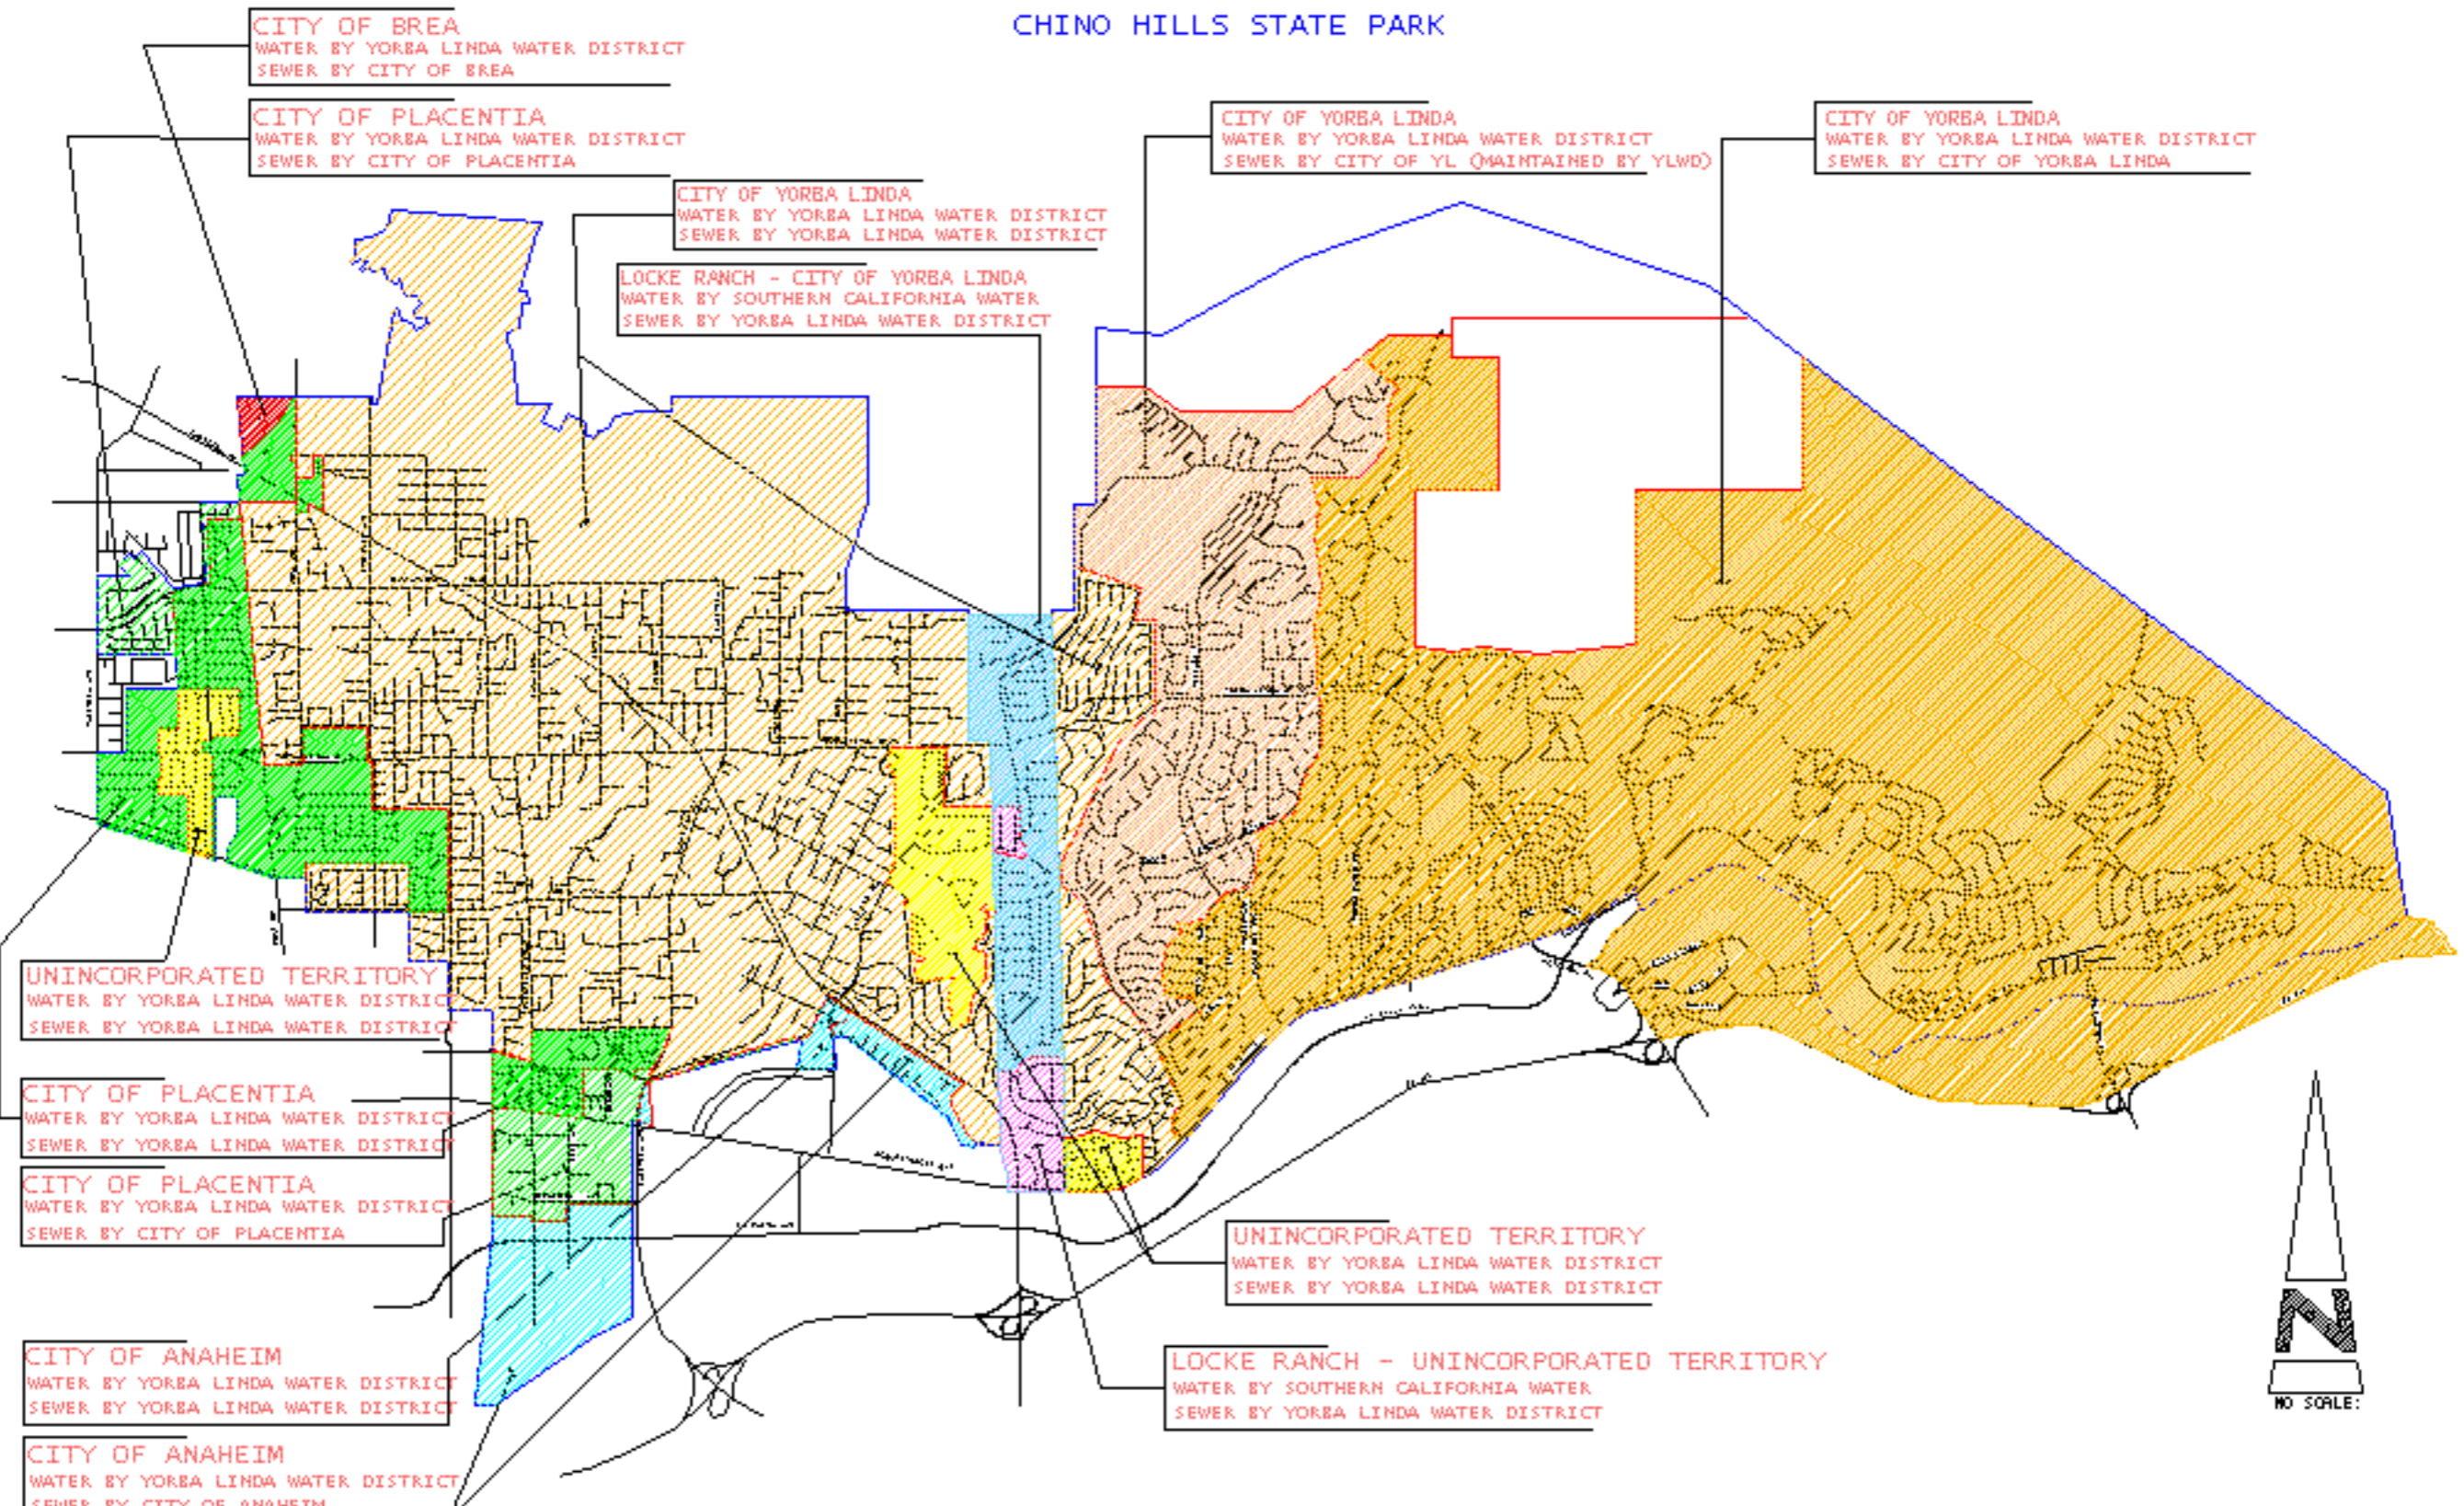

CHINO HILLS STATE PARK

**YORBA LINDA WATER DISTRICT
WATER & SEWER SERVICE AREA**

YLWD Boundary	City of Yorba Linda Water by YLWD Sewer by City of Yorba Linda	City of Brea Water by YLWD Sewer by City of Brea	UNINCORPORATED TERRITORY Water by YLWD Sewer by YLWD
City of Yorba Linda Water by YLWD Sewer by City of YL (Maintained by YLWD)	City of Anaheim Water by YLWD Sewer by YLWD	City of Placentia Water by YLWD Sewer by YLWD	Locke Ranch - Unincorporated Territory Water by Southern California Water Sewer by YLWD
City of Yorba Linda Water by YLWD Sewer by YLWD	City of Anaheim Water by YLWD Sewer by City of Anaheim	City of Placentia Water by YLWD Sewer by City of Placentia	Locke Ranch - City of Yorba Water by Southern California Water Sewer by YLWD