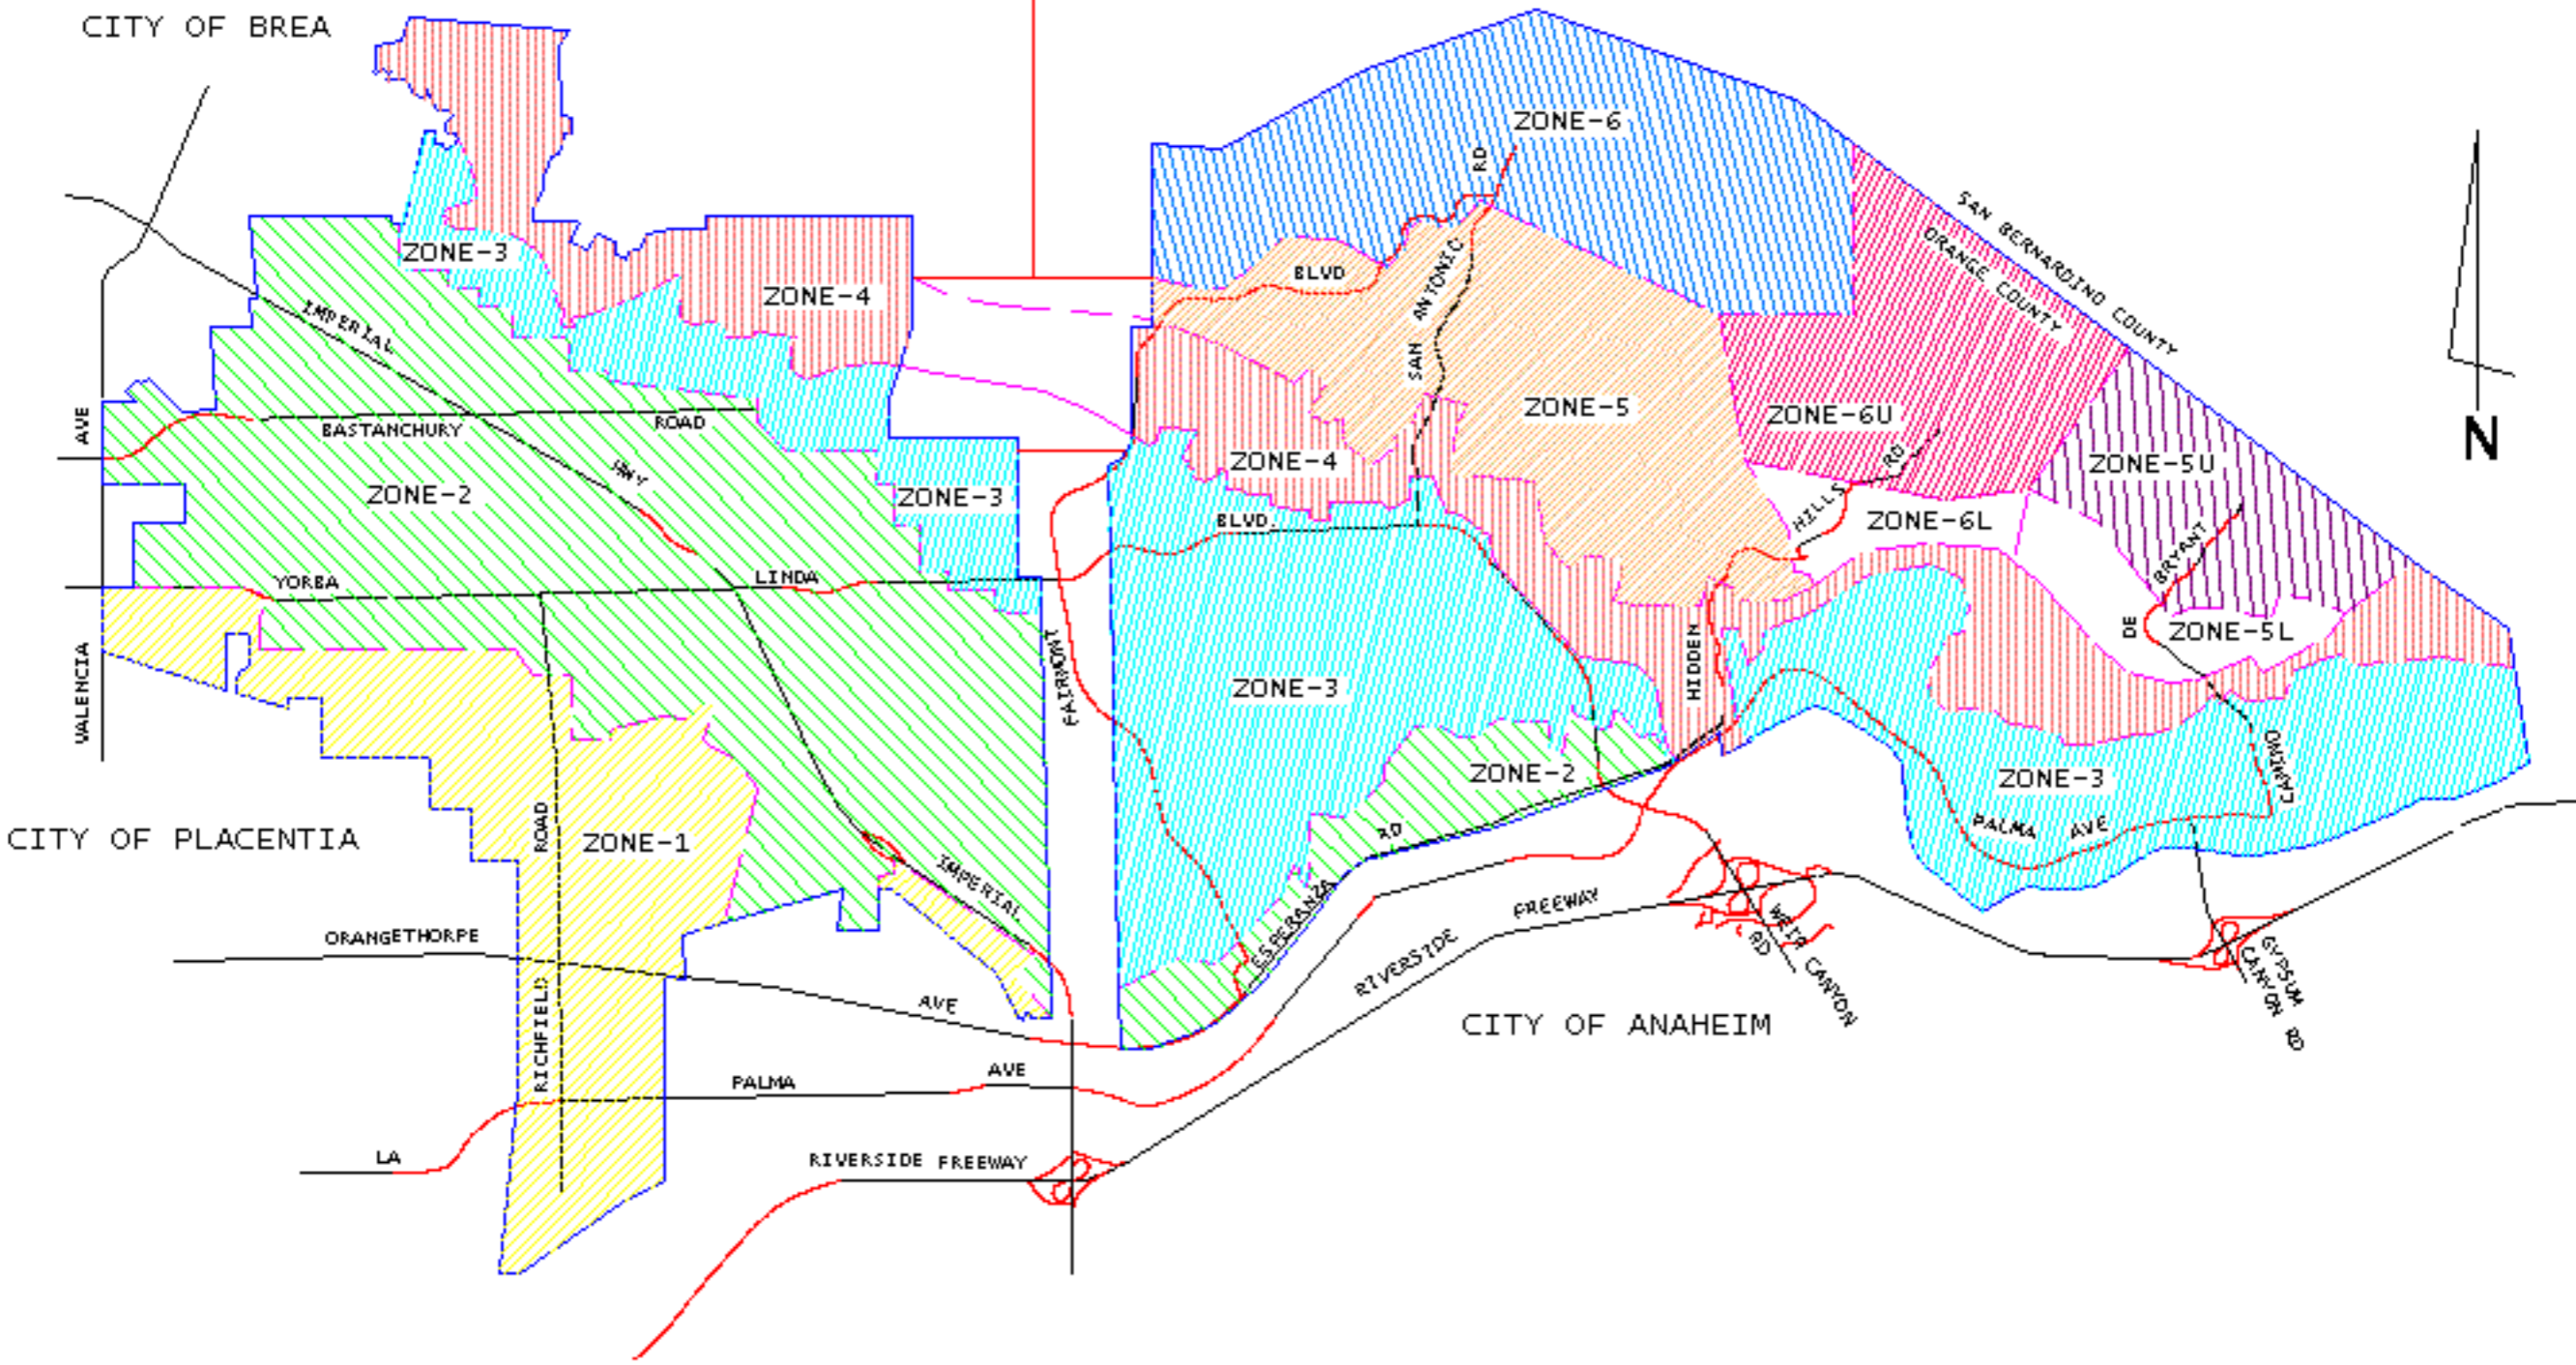

CHINO HILLS STATE PARK

ST. CLAIR / S & S PROPERTY

ZONE-1	250'-320'	ZONE-5 ID-2L	681'-870'
ZONE-2	321'-450'	ZONE-5 ID-2U	871'-1065'
ZONE-3	451'-580'	ZONE-6	901'-1200'
ZONE-3 ID-2	320'-580'	ZONE-6 ID-2L	781'-1045'
ZONE-4	581'-680'	ZONE-6 ID-2U	1046'-1275'
ZONE-5 ID-1	681'-900'		

YORBA LINDA WATER DISTRICT
Zone Boundaries