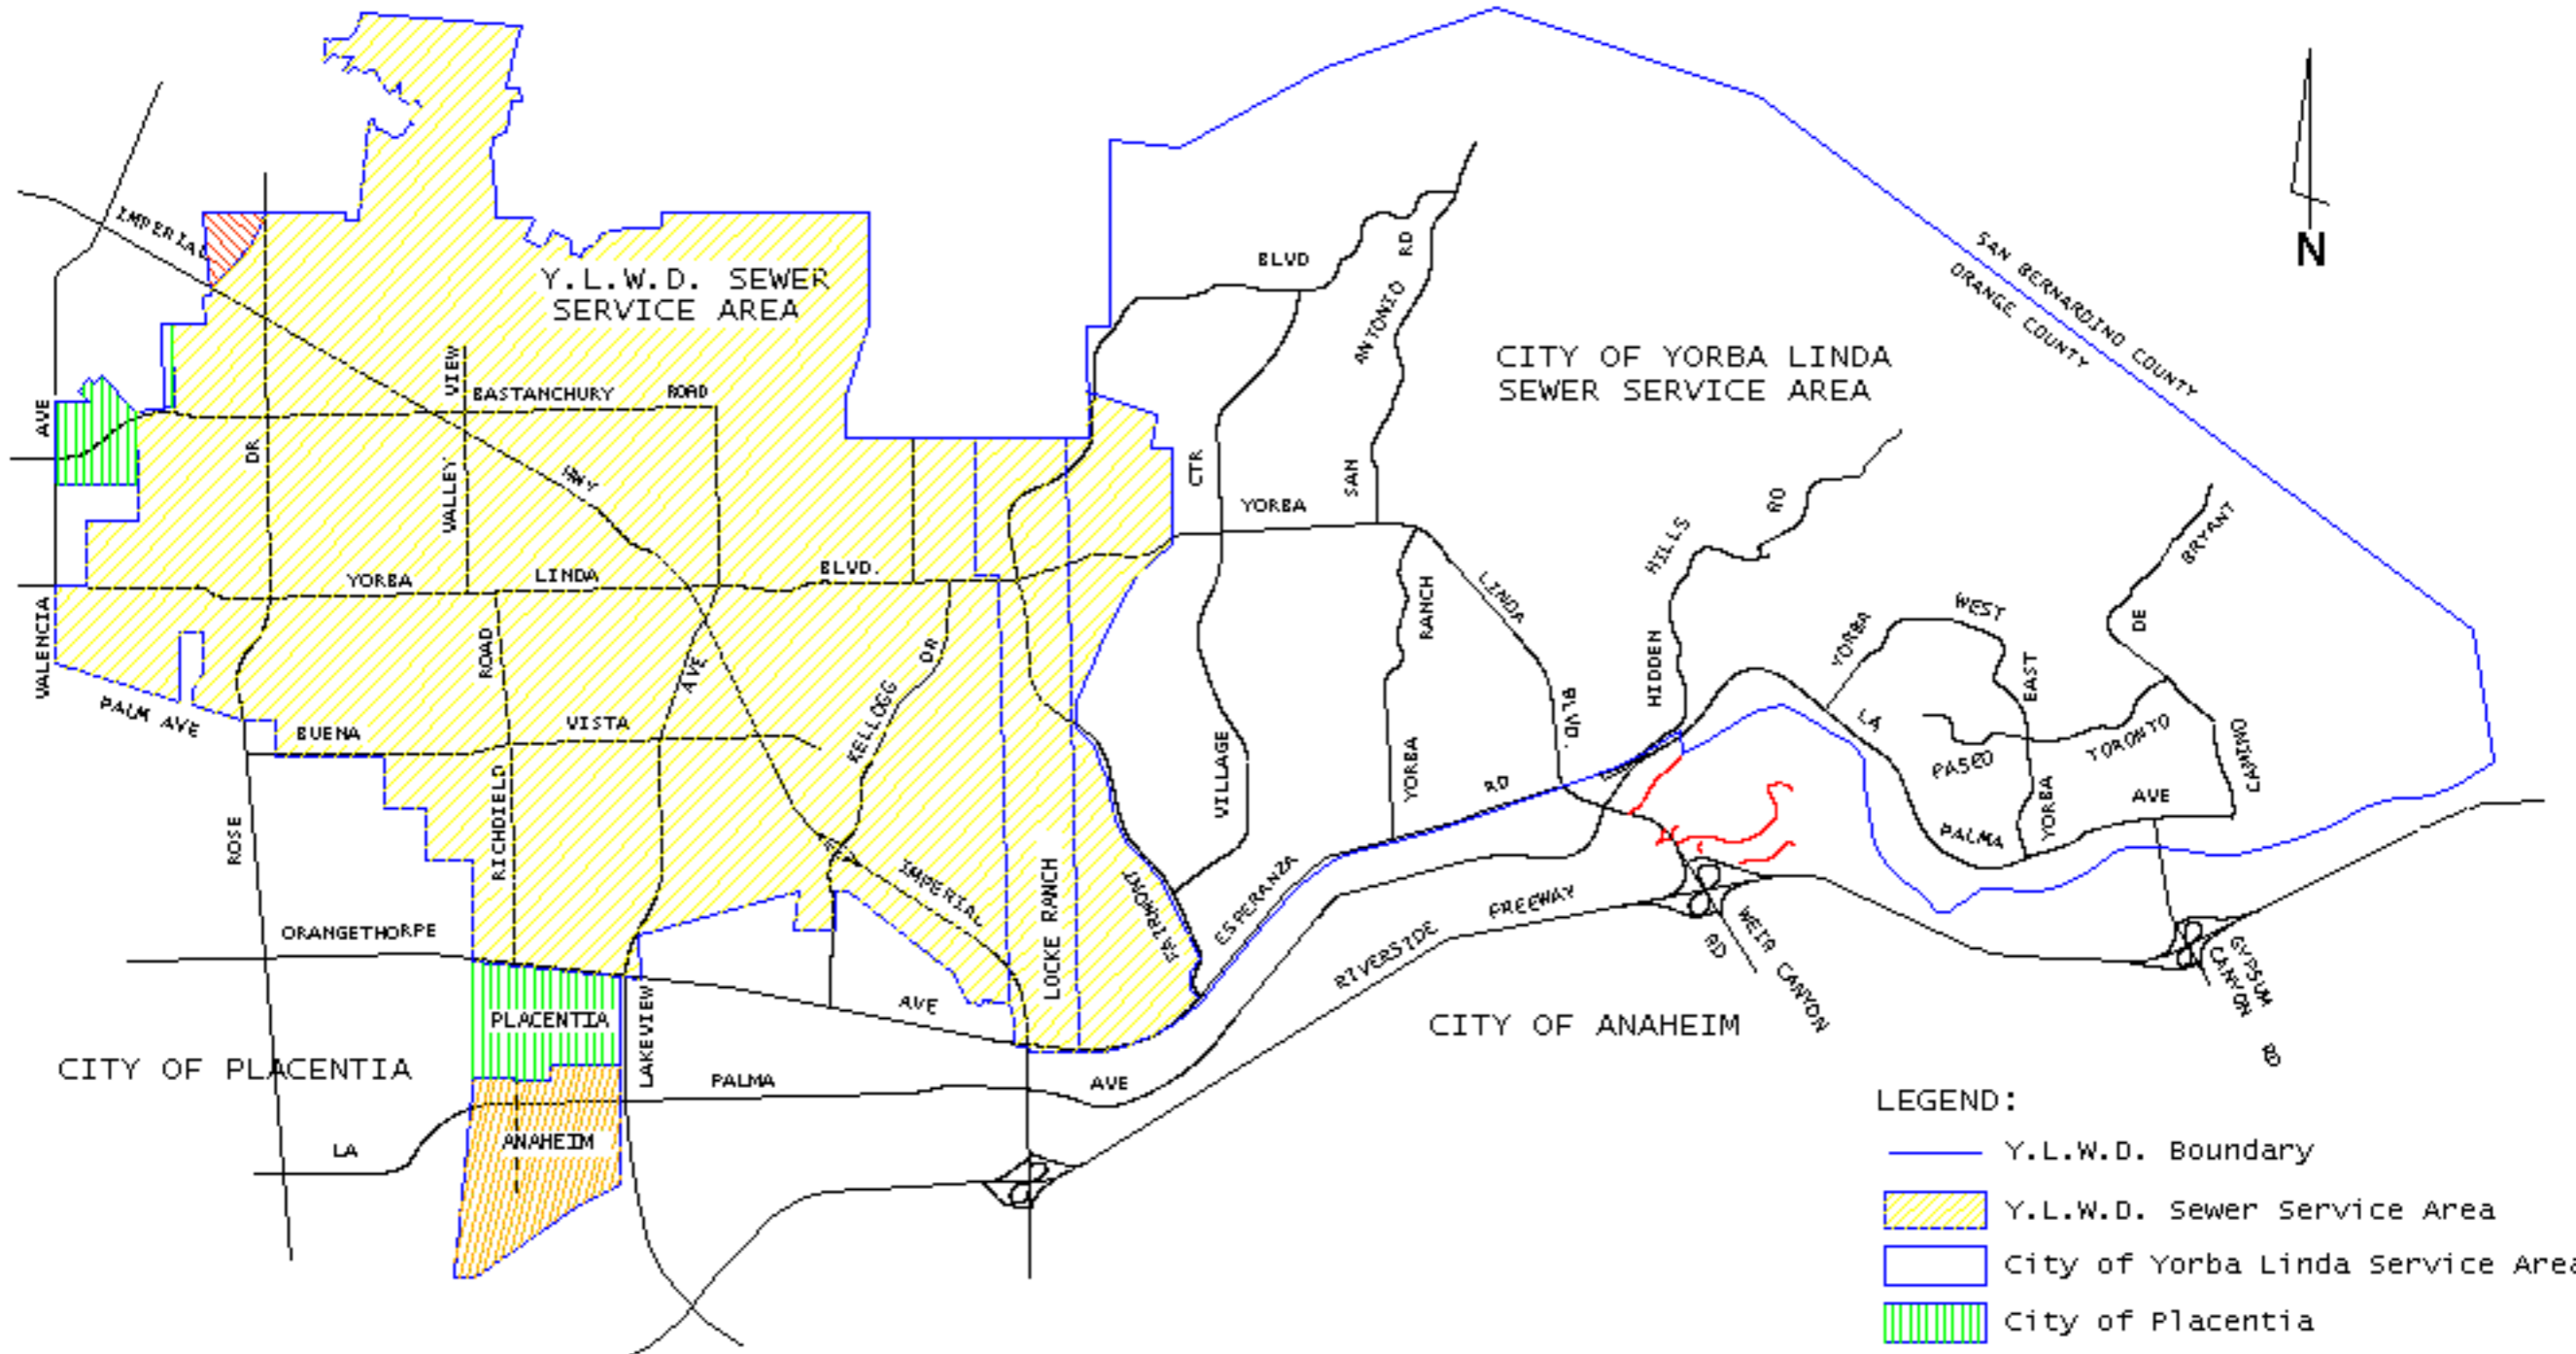

CHINO HILLS STATE PARK

CITY OF BREA

Y.L.W.D. SEWER SERVICE AREA

CITY OF YORBA LINDA SEWER SERVICE AREA

CITY OF PLACENTIA

CITY OF ANAHEIM

YORBA LINDA WATER DISTRICT
Sewer Service Area

LEGEND:

-  Y.L.W.D. Boundary
-  Y.L.W.D. Sewer Service Area
-  City of Yorba Linda Service Area
-  City of Placentia
-  City of Anaheim
-  City of Brea