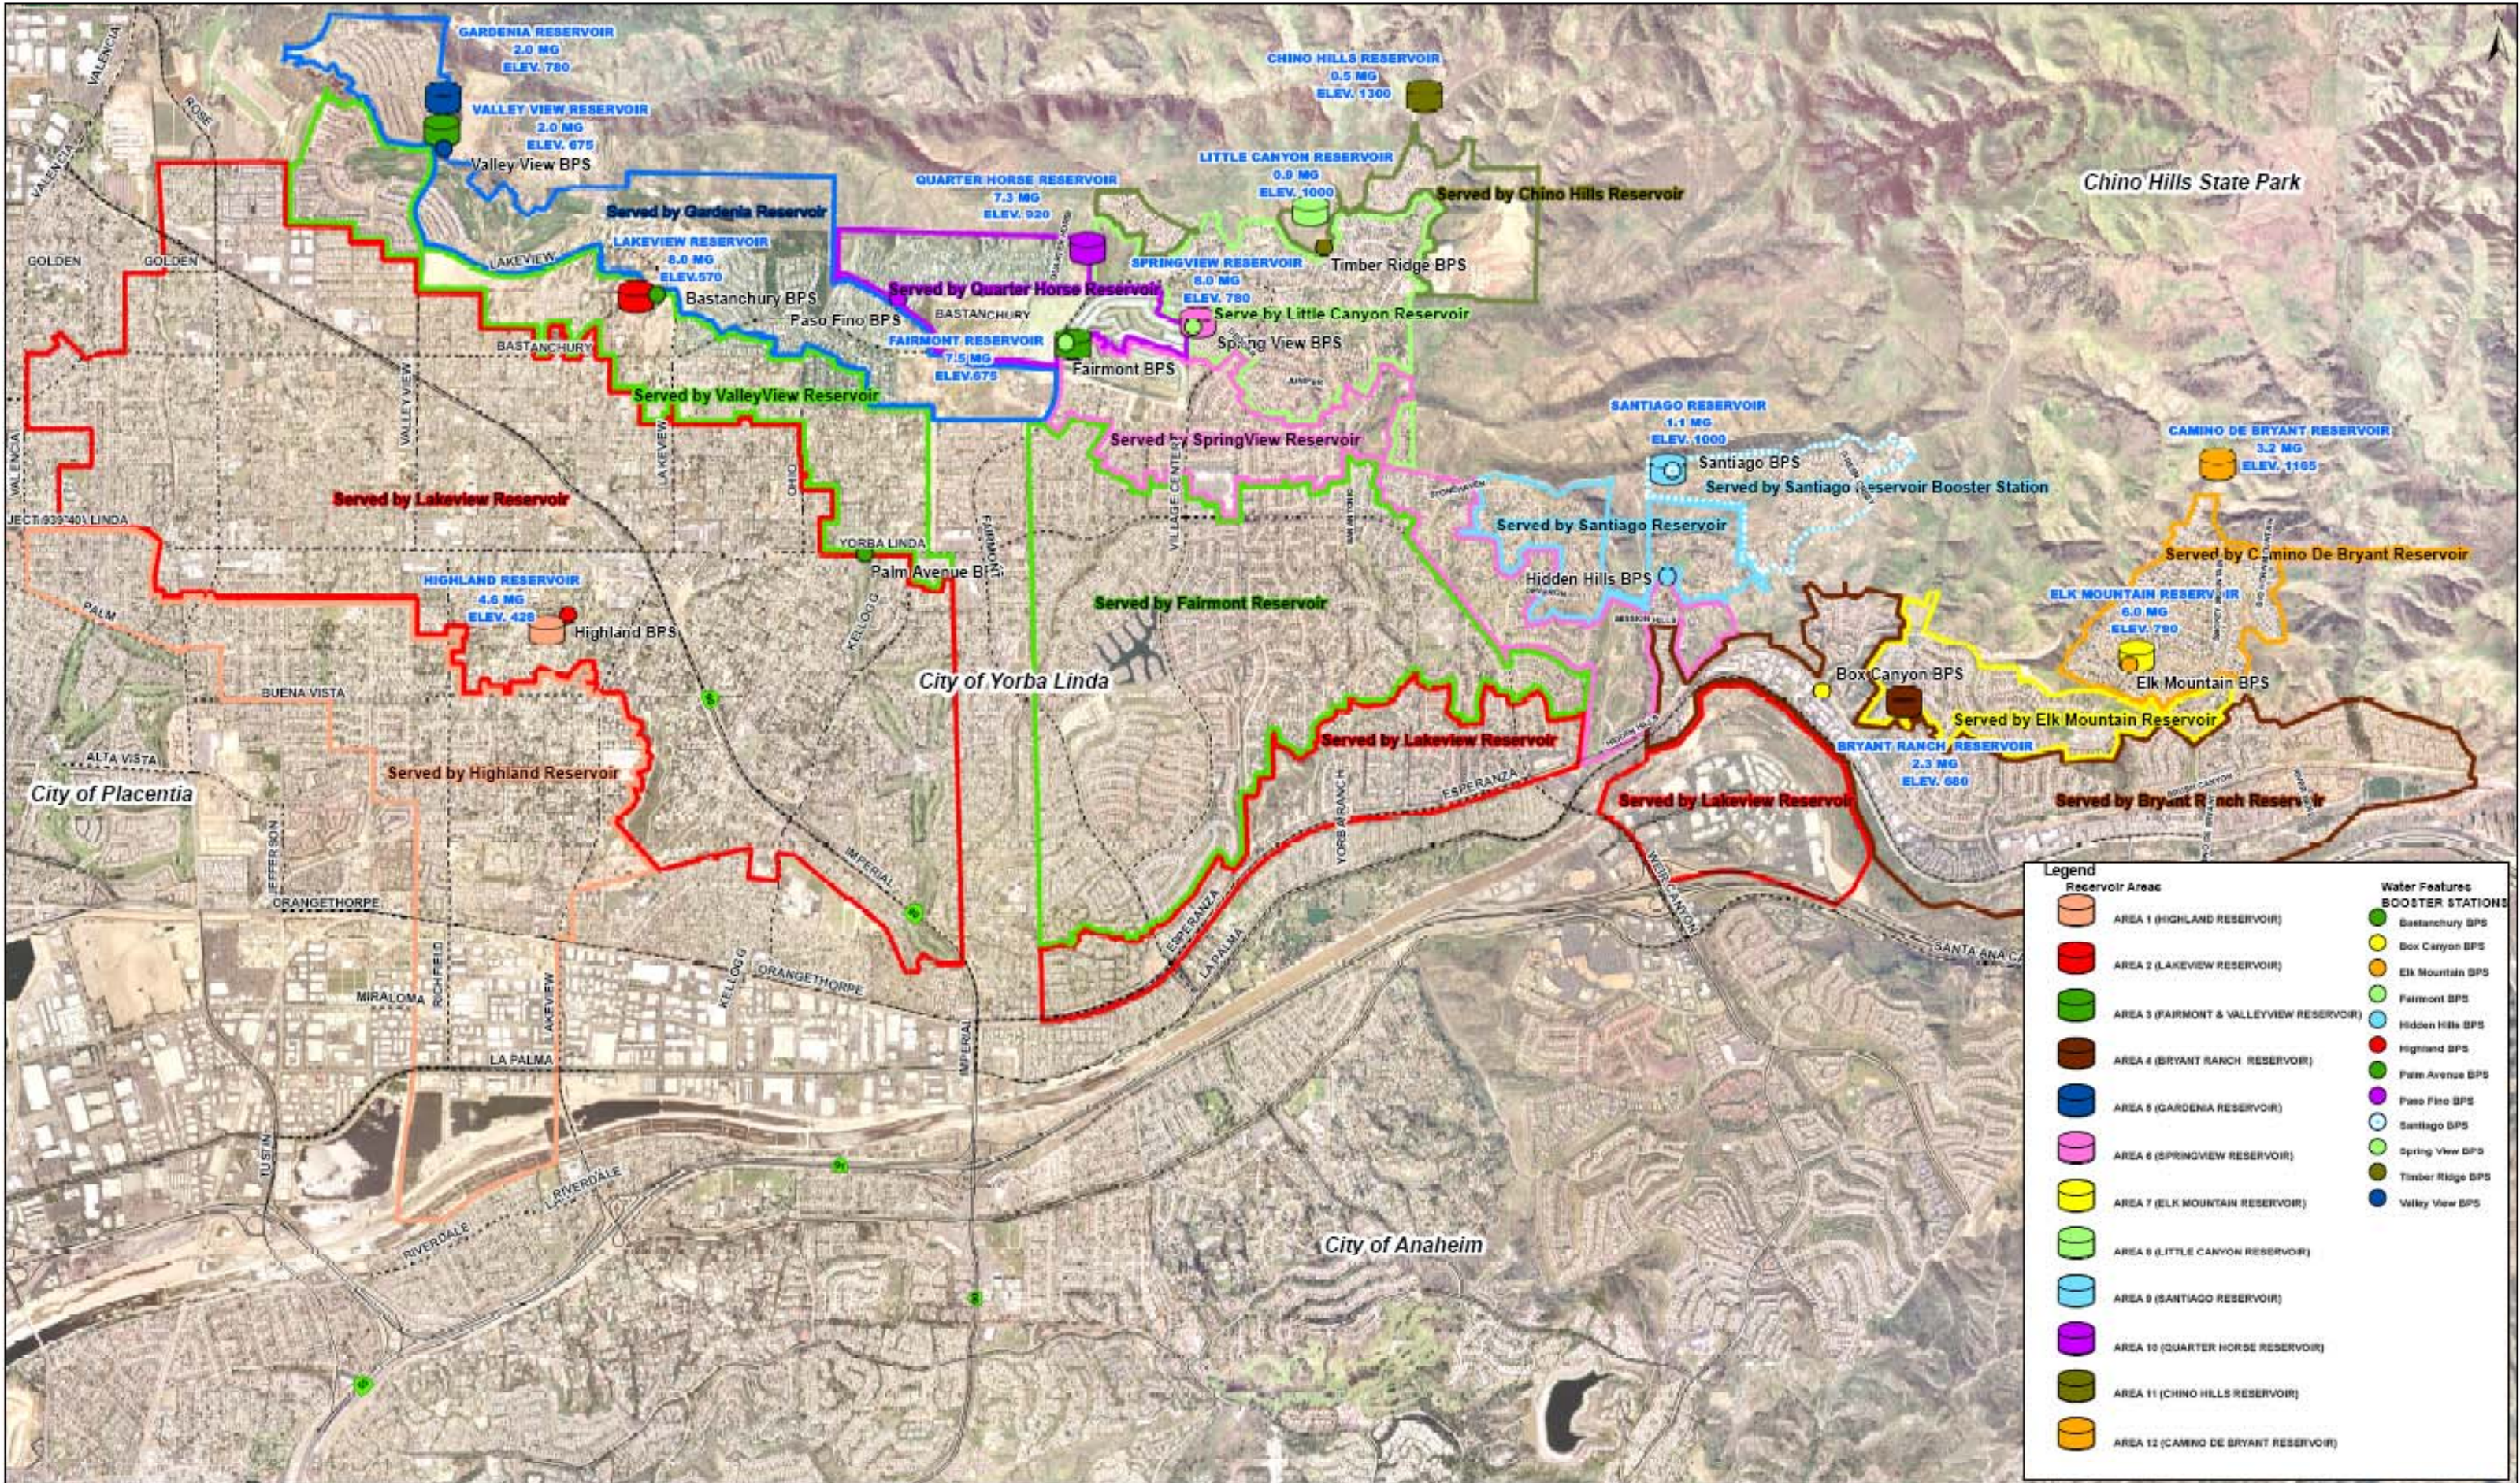

Reservoir Service Area Map EXHIBIT "A"

Legend	
	Reservoir Area
	AREA 1 (HIGHLAND RESERVOIR)
	AREA 2 (LAKEVIEW RESERVOIR)
	AREA 3 (FAIRMONT & VALLEYVIEW RESERVOIR)
	AREA 4 (BRYANT RANCH RESERVOIR)
	AREA 5 (GARDENIA RESERVOIR)
	AREA 6 (SPRINGVIEW RESERVOIR)
	AREA 7 (ELK MOUNTAIN RESERVOIR)
	AREA 8 (LITTLE CANYON RESERVOIR)
	AREA 9 (SANTIAGO RESERVOIR)
	AREA 10 (QUARTER HORSE RESERVOIR)
	AREA 11 (CHINO HILLS RESERVOIR)
	AREA 12 (CAMINO DE BRYANT RESERVOIR)
	Water Features BOOSTER STATIONS
	Bastanchury BPS
	Box Canyon BPS
	Elk Mountain BPS
	Fairmont BPS
	Hidden Hills BPS
	Highland BPS
	Palm Avenue BPS
	Paso Fino BPS
	Santiago BPS
	Spring View BPS
	Timber Ridge BPS
	Valley View BPS